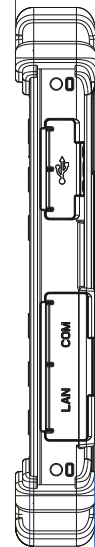

272.00

30.81

190.00

24.25