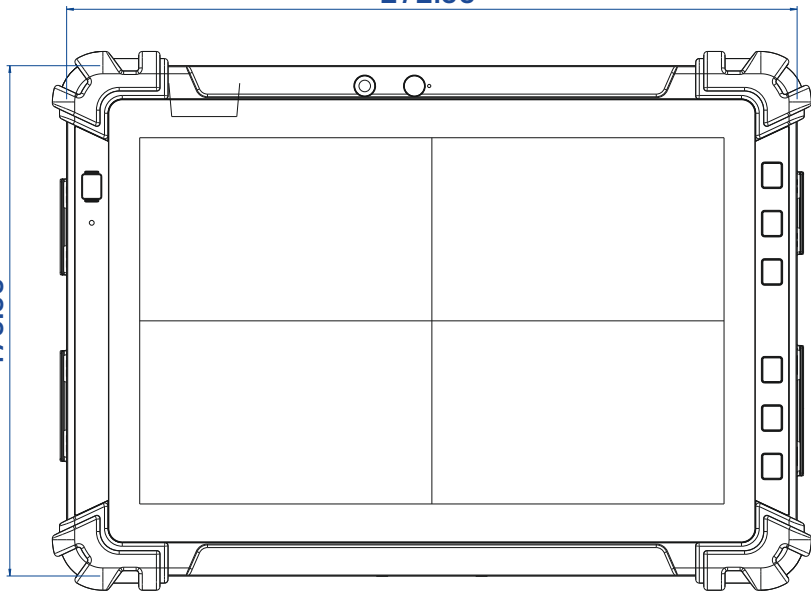

272.00

30.81

190.00