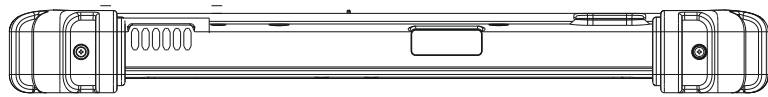

MODEL NAME	RTC-1020	
CPU	Intel® Core™ Tiger Lake UP3 i3-1115G4E / i5-1145G7E	
GPU	4K UHD graphics	
OPERATING SYSTEM	Windows® 10	
RAM	Onboard LPDDR4X up to 16GB	
ROM	M.2 SSD, 64GB 128GB 256GB	
DISPLAY		
DISPLAY TYPE	10.1" TFT-LCD	
MAX RESOLUTION	1920 x 1080 (F)	
MAX COLOR	16.7M	
TOUCH SYSTEM	Projected Capacitive Multi-Touch screen	
BRIGHTNESS (cd/m²)	450	850
I/O		
INTERFACE	2x USB 3.2 (1x Type-C), 2x USB 2.0, 1x RS232/422/485, 1x RJ45 10/100/1000 1x Micro-HDMI, 1x SIM Card slot, 1x Micro-SD Card slot	
AUDIO	1x Audio jack (3.5 mm), 1x speaker	
DC	1x DC-in jack	
CONTROL BUTTONS	F1: Trigger Button F2: Screenprint F3: Volume up Volume down	
CAMERA		
FRONT	5.0MP	
REAR	8.0MP auto-focus with Flash	
POWER INPUT		
MASTER BATTERY	Hot-swappable: 14.4V, 2270 mAh, 32.7W	
SLAVE BATTERY	Hot-swappable: 14.4V, 2270 mAh, 32.7W	
ENDURANCE	Li-ion Battery 6-hour life based on test configurations	
ADAPTER	AC 100-240V, 50-60Hz, Output: 12V / 3.42A / 65W	
ENVIRONMENTAL		
OPERATING TEMPERATURE	-20°C ~ +50°C	
STORAGE TEMPERATURE	-30°C ~ +70°C	
HUMIDITY	0% ~ 90% relative humidity, non -condensing	
SEALING	IP65	
VIBRATION	MIL-STD-810G-514.6 Procedure	
DROP	MIL-STD-810G-516.6 Procedure IV, Height of drop: 122cm	
SHOCK	-	
ESD	Air charge: +/- 8KV, Contact charge: +/- 4KV	
CERTIFICATIONS	UL62368, CE, FCC, IC	

INDUSTRIAL RUGGED TABLET

APPLICATION MODULES	
WIRELESS	WiFi 802.11 b/g/n
BLUETOOTH	Bluetooth v5.1
SENSORS	G-Sensor E-compass Gyro-sensor Light-sensor
EXPANSION SLOTS	3x M.2 slot, 1x Docking connector, 1x USB 3.2
WWLAN (Optional)	LTE via M.2 slot (Optional)
GPS	Up to 3 GNSS, GPS + Galileo (Default)
	GLONASS, BeiDou (Optional)
HF RFID (Optional)	ISO15693 (R/W), ISO18092 (R/W), ISO14443-A (R/W), ISO14443-B (R/W)
BARCODE (Optional)	2D Barcode Scanner, OPTICON MDI-4100-USB
MECHANICS	
DIMENSIONS	272 x 190 x 24 mm
WEIGHT	1.5 kg
COLOUR	Dark Grey & Black
MECHANICS	
ACCESSORIES	Docking station Hand strap Battery Pack 2x 14.4V, 2270mAh
	DC-to-DC Power Adaptor 4-Bay Battery Charger Shoulder Belt