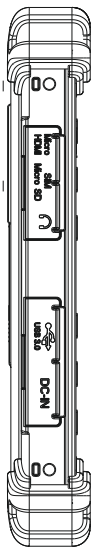

272.00

30.81

190.00

24.25