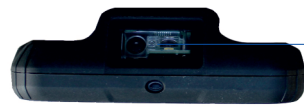

CAMERA

1D/2D BARCODE SCANNER