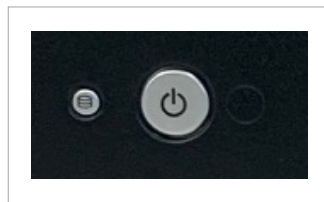

## ALUMINIUM DISPLAY

Ip65 Front Panel

Accessible power button

Wide temperature range

Wide range power input

MODEL	BASIC-118-SK	
<b>I/O</b>		
VGA	1	
HDMI	-	
DVI	1	
DP	1	
TOUCHSCREEN	USB	
OTHERS	-	
POWER	4-pin DC terminal block; 2-pin remote power switch	
<b>DISPLAY</b>		
DISPLAY TYPE	18.5" TFT-LCD 16:9	
MAX RESOLUTION	1366 x 768	1920 x 1080
MAX COLOR	16.7 M	
BRIGHTNESS (cd/m <sup>2</sup> )	300	
VIEW ANGLE (H°/V°)	85/80°	
CONTRAST	1000:1	
<b>TOUCHSCREEN</b>		
TYPE	Resistive Zero Bezel (R)	
INTERFACE	USB	
<b>POWER</b>		
POWER INPUT	9 ~ 32V DC	
POWER CONSUMPTION	-	
<b>MECHANICAL</b>		
CONSTRUCTION	Aluminium front panel	
IP RATING	IP66 front panel	
MOUNTING	RACK mounting	
DIMENSIONS (mm)	480 x 310 x 83.5	
NET WEIGHT (kg)	5 kg	
<b>ENVIRONMENT</b>		
OPERATING TEMPERATURE	0 ~ 50° C	
STORAGE TEMPERATURE	-20 ~ 70° C	
STORAGE UMIDITY	10 ~ 90% @40 non-condensing	
CERTIFICATION	CE	
<b>ORDERING</b>	17" TFT, 1280x1024, RST, 9-32V DC, 300cd/m2	