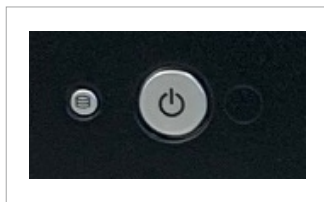

ALUMINIUM DISPLAY

Ip65 Front Panel

Accessible power button

Wide temperature range

Wide range power input

| MODEL | BASIC-117-SK |
|---------------------------------|--|
| I/O | |
| VGA | 1 |
| HDMI | - |
| DVI | 1 |
| DP | 1 |
| TOUCHSCREEN | USB |
| OTHERS | - |
| POWER | 4-pin DC terminal block; 2-pin remote power switch |
| DISPLAY | |
| DISPLAY TYPE | 17" TFT-LCD 4:3 |
| MAX RESOLUTION | 1280 x 1024 |
| MAX COLOR | 16.7 M |
| BRIGHTNESS (cd/m ²) | 300 |
| VIEW ANGLE (H°/V°) | 80/80° |
| CONTRAST | 800:1 |
| TOUCHSCREEN | |
| TYPE | Resistive Zero Bezel (R) |
| INTERFACE | USB |
| POWER | |
| POWER INPUT | 9 ~ 32V DC |
| POWER CONSUMPTION | - |
| MECHANICAL | |
| CONSTRUCTION | Aluminium front panel |
| IP RATING | IP66 front panel |
| MOUNTING | RACK mounting |
| DIMENSIONS (mm) | 483 x 356 x 63 |
| NET WEIGHT (kg) | 5 kg |
| ENVIRONMENT | |
| OPERATING TEMPERATURE | 0 ~ 50° C |
| STORAGE TEMPERATURE | -20 ~ 70° C |
| STORAGE UMIDITY | 10 ~ 90% @40 non-condensing |
| CERTIFICATION | CE |
| ORDERING | 17" TFT, 1280x1024, RST, 9-32V DC, 300cd/m2 |